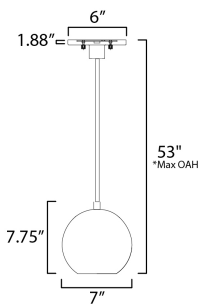

PRODUCT DESCRIPTION

Three sizes of thick Clear glass orbs are suspended displaying a small aluminum sphere encompassed within. Discretely recessed dedicated LED provides ample lighting without glare. Branching out from a central structural column, the striking Black and Satin Brass combination an additional LED light source directs light downward. These atomically inspired fixtures are sure to make a statement.

MEASUREMENTS

DIMENSION : 7" W x 7.75" H
 MAX OAH : 53" OAH
 CANOPY : 6" W x 1.88" H x 6" L
 HANGING WEIGHT : 3.75 lb

LAMPING

INPUT VOLTAGE : 120V
 LUMENS : 480 Rated (560 Del.)
 BULB : 1 x 8W LED AC Integrated , 8W Total
 BULB INCLUDED : (Integrated)
 DIMMABLE : ELV
 CRI : 90 CRI
 COLOR_TEMP : 3000K